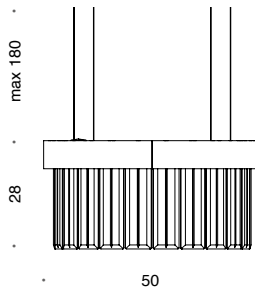

632/50
Strip led 36W
2400 lumen 3000K
CE ⊕ ▽

D

632/76
Strip led 55W
3800 lumen 3000K
CE ⊕ ▽

D

632/110
Strip led 79W
5500 lumen 3000K
CE ⊕ ▽

D

vetro senza incisione
glass without engraving

vetro con incisione
glass with engraving