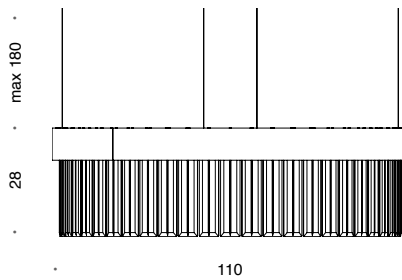

632/50
Strip led 36W
2400 lumen 3000K
CE ⊕ ▽

D

632/76
Strip led 55W
3800 lumen 3000K
CE ⊕ ▽

D

632/110
Strip led 79W
5500 lumen 3000K
CE ⊕ ▽

D

vetro senza incisione
glass without engraving

vetro con incisione
glass with engraving