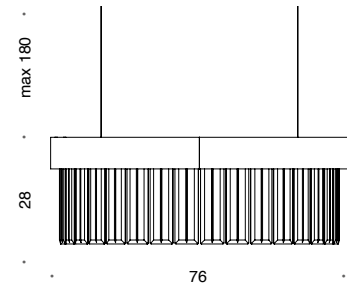

632/50
Strip led 36W
2400 lumen 3000K
CE ⊕ ▽

D

632/76
Strip led 55W
3800 lumen 3000K
CE ⊕ ▽

D

632/110
Strip led 79W
5500 lumen 3000K
CE ⊕ ▽

D

vetro senza incisione
glass without engraving

vetro con incisione
glass with engraving